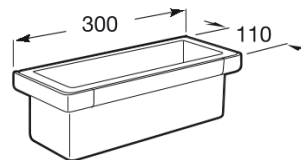

TECHNICAL DRAWINGS

FEATURES

Installation type: Wall-mounted

Material: Metal